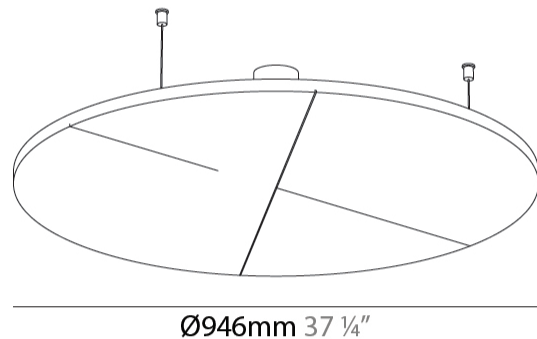

GENERAL

Series: Glorious Acoustic Light Panel
Brand: Prolicht
Division: Architectural
Mounting Type: Suspension
Mounting Location: Ceiling
Subcategory: Acoustic

PHYSICAL

Shape: Round
Diameter (mm): 946
Diameter (in): 37 1/4
Height (mm): 54
Height (in): 2 1/8
Light Distribution: Indirect
Fixture Finish: SSR / BKV / CWI / CRY / HAB / UFT / ITA / RUA / FTG / MYG / LOD / PUS / FRO / FUP / KIA / POP / BLS / SPG / MEY / GOH / GUM / CHC / COM / ABZ / JAG / OBR / MOS / ROR

Accent Finish: ANC / ASH / BNA / BTC / BZE / CEL / EGG / EVG / FOG / FOS / FST / FUA / IRI / IRO / KHA / LIC / LIM / MER / MSN / MUS / ONX / PEA / PLU / POL / PPY / RAY / ROY / RST / STE / SWD / TAN / TAU

Fixture Material: Aluminum
Cable Details: 2 000mm / 78 3/4" or 6 000mm / 236 1/4" Transparent Cable

ELECTRICAL

Lamp Type: LED (Zhaga Standard)
Input Wattage (W): 24
Total Output Wattage (W): 21.8
Dimming: Non-Dimmable
Driver Included: Yes
Driver Location: Integrated
Driver Type: Constant Current - Universal
Driver Class: Class 2
Input Voltage (V): 120 - 277

LED

Max. Delivered Lumen (lm): 1753 / 1771 / 1824 / 1877
Nominal Lumen (lm): 2138 / 2160 / 2225 / 2290
CRI: >90 CRI
Lamp Life (hrs): 50000

OPTICAL

RATINGS AND CERTIFICATIONS

Certified By: CSA Certified to UL and CSA Standards
IP rating: IP20